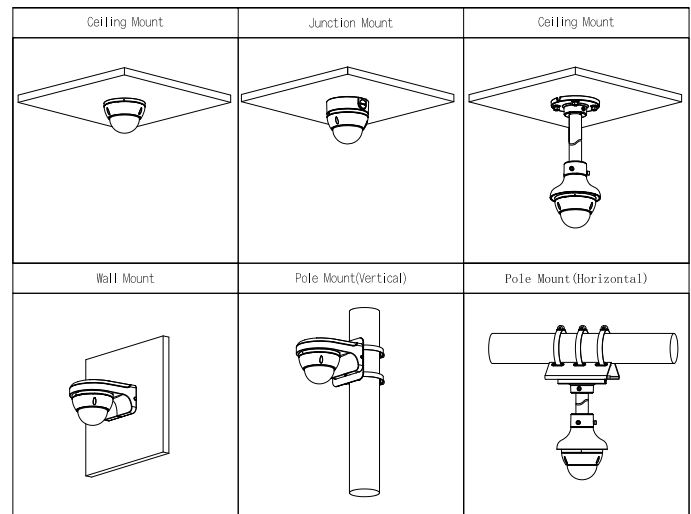

PFA200W Rain Shade

PFM321D 12 VDC 1A Power Adapter

PFM900-E Integrated Mount Tester

TF-P100 MicroSD Memory Card

**Dimensions (mm[inch])**