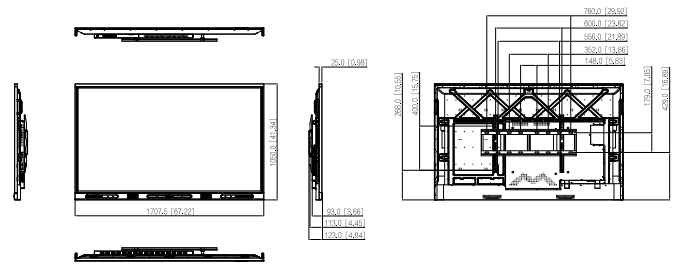

Speaker

Built-in Speaker	2
Power	2.0 sound channel, front-end: 2 × 15 W

General

Power Supply	100–240 VAC, 50/60 Hz
Power Consumption	65-inch: 120 W (typ.); 200 W (max.) 75-inch: 150 W (typ.); 300 W (max.) 86-inch: 200 W (typ.); 400 W (max.)
Standby Power Consumption	≤0.5 W
Operating Temperature	0 °C to +40 °C (+32 °F to +104 °F)
Storage Temperature	–10 °C to +50 °C (+14 °F to +122 °F)
Operating Humidity	10%–90% (RH)
Storage Humidity	10%–90% (RH)
Product Material	Metal
Glass	4 mm Anti-dazzle tempered glass
Casing Color (Frame/Rear)	Bottom/top: Silver; left/right: black; back: black
Product Dimensions	65-inch: 1,485.2 mm × 93.0 mm × 924.5 mm (58.47" × 3.66" × 36.40") 75-inch: 1,707.5 mm × 93.0 mm × 1,050.0 mm (67.22" × 3.66" × 41.34") 86-inch: 1,953.2 mm × 93.0 mm × 1,187.9 mm (76.90" × 3.66" × 46.77")
Packaging Dimensions	65-inch: 1,580.0 mm × 200.0 mm × 1030.0 mm (62.20" × 7.87" × 40.55") 75-inch: 1,800.0 mm × 200.0 mm × 1,165.0 mm (70.87" × 7.87" × 45.87") 86-inch: 2,050.0 mm × 200.0 mm × 1,310.0 mm (80.71" × 7.87" × 51.57")
Net Weight	65-inch: 40 kg (88.19 lb) 75-inch: 52 kg (114.64 lb) 86-inch: 68 kg (149.92 lb)
Gross Weight	65-inch: 50 kg (110.23 lb) 75-inch: 65 kg (143.30 lb) 86-inch: 82 kg (180.78 lb)

Holes Distance	65-inch: 500 mm × 400 mm (19.69" × 15.75") 75-inch: 600 mm × 400 mm (23.62" × 15.75") 86-inch: 800 mm × 400 mm (31.50" × 15.75")
Installation	Wall mount; mobile bracket
Packing List	Smart interactive whiteboard × 1 Power cord × 1 Passive stylus pen × 2 HDMI cable × 1 Quick start guide × 1 Wall mount bracket (already installed on the whiteboard) × 1 Accessory package × 1 Remote control × 1 Legal and Regulatory Information × 1
Certification	
Certifications	CE, Energy Star, ERP, RoHS, WEEE