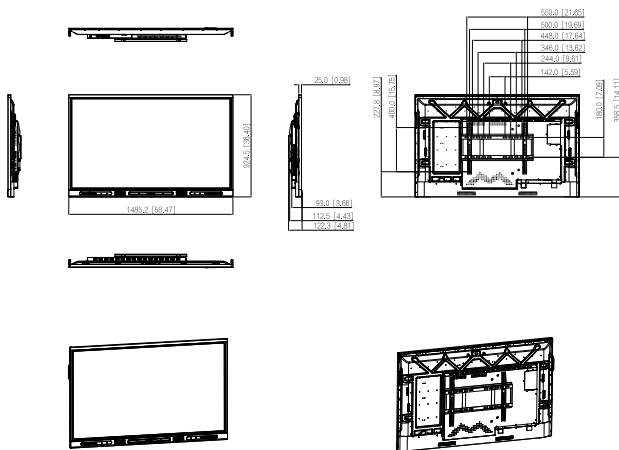

LCD Panel

Panel Dimensions	65 inch; 75 inch; 86 inch
Backlight	D-LED
Aspect Ratio	16:09
Brightness	400 cd/m ² (typ.)
Contrast	1200
Resolution	3840 × 2160
Viewing Angle	178° (H) / 178° (V)
Lifespan	50,000 hours
Display Color	1.07 B
Response Time	8 ms (typ.)
Refresh Rate	60 Hz

Holes Distance	65-inch: 500 mm × 400 mm (19.69" × 15.75") 75-inch: 600 mm × 400 mm (23.62" × 15.75") 86-inch: 800 mm × 400 mm (31.50" × 15.75")
Installation	Wall mount; mobile bracket
Packing List	Smart interactive whiteboard × 1 Power cord × 1 Passive stylus pen × 2 HDMI cable × 1 Quick start guide × 1 Wall mount bracket (already installed on the whiteboard) × 1 Accessory package × 1 Remote control × 1 Legal and Regulatory Information × 1
Certification	
Certifications	CE, Energy Star, ERP, RoHS, WEEE

75 inch

Installation

86 inch

Dimensions (mm[inch])

65 inch

Panels