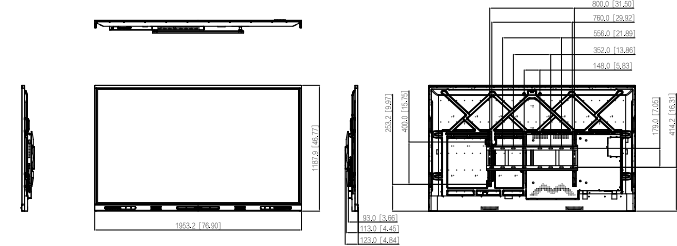

Speaker

Built-in Speaker	2
Power	2.0 sound channel, front-end: 2 × 15 W

General

Power Supply	100–240 VAC, 50/60 Hz
Power Consumption	65-inch: 120 W (typ.); 200 W (max.) 75-inch: 150 W (typ.); 300 W (max.) 86-inch: 200 W (typ.); 400 W (max.)
Standby Power Consumption	≤0.5 W
Operating Temperature	0 °C to +40 °C (+32 °F to +104 °F)
Storage Temperature	–10 °C to +50 °C (+14 °F to +122 °F)
Operating Humidity	10%–90% (RH)
Storage Humidity	10%–90% (RH)
Product Material	Metal
Glass	4 mm Anti-dazzle tempered glass
Casing Color (Frame/Rear)	Bottom/top: Silver; left/right: black; back: black
Product Dimensions	65-inch: 1,485.2 mm × 93.0 mm × 924.5 mm (58.47" × 3.66" × 36.40") 75-inch: 1,707.5 mm × 93.0 mm × 1,050.0 mm (67.22" × 3.66" × 41.34") 86-inch: 1,953.2 mm × 93.0 mm × 1,187.9 mm (76.90" × 3.66" × 46.77")
Packaging Dimensions	65-inch: 1,580.0 mm × 200.0 mm × 1030.0 mm (62.20" × 7.87" × 40.55") 75-inch: 1,800.0 mm × 200.0 mm × 1,165.0 mm (70.87" × 7.87" × 45.87") 86-inch: 2,050.0 mm × 200.0 mm × 1,310.0 mm (80.71" × 7.87" × 51.57")
Net Weight	65-inch: 40 kg (88.19 lb) 75-inch: 52 kg (114.64 lb) 86-inch: 68 kg (149.92 lb)
Gross Weight	65-inch: 50 kg (110.23 lb) 75-inch: 65 kg (143.30 lb) 86-inch: 82 kg (180.78 lb)

Holes Distance	65-inch: 500 mm × 400 mm (19.69" × 15.75") 75-inch: 600 mm × 400 mm (23.62" × 15.75") 86-inch: 800 mm × 400 mm (31.50" × 15.75")
Installation	Wall mount; mobile bracket
Packing List	Smart interactive whiteboard × 1 Power cord × 1 Passive stylus pen × 2 HDMI cable × 1 Quick start guide × 1 Wall mount bracket (already installed on the whiteboard) × 1 Accessory package × 1 Remote control × 1 Legal and Regulatory Information × 1
Certification	
Certifications	CE, Energy Star, ERP, RoHS, WEEE

75 inch

Installation

86 inch

Dimensions (mm[inch])

65 inch

Panels