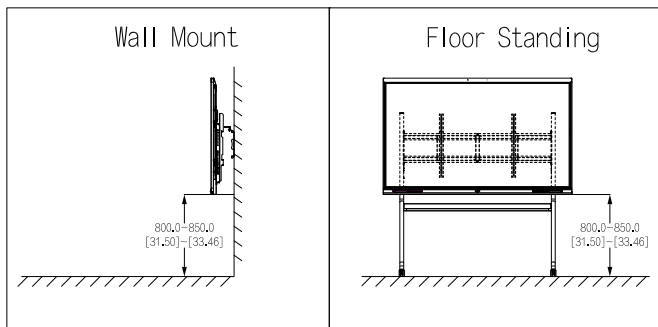

Speaker

Built-in Speaker	2
Power	2.0 sound channel, front-end: 2 × 15 W

General

Power Supply	100–240 VAC, 50/60 Hz
Power Consumption	65-inch: 120 W (typ.); 200 W (max.) 75-inch: 150 W (typ.); 300 W (max.) 86-inch: 200 W (typ.); 400 W (max.)
Standby Power Consumption	≤0.5 W
Operating Temperature	0 °C to +40 °C (+32 °F to +104 °F)
Storage Temperature	–10 °C to +50 °C (+14 °F to +122 °F)
Operating Humidity	10%–90% (RH)
Storage Humidity	10%–90% (RH)
Product Material	Metal
Glass	4 mm Anti-dazzle tempered glass
Casing Color (Frame/Rear)	Bottom/top: Silver; left/right: black; back: black
Product Dimensions	65-inch: 1,485.2 mm × 93.0 mm × 924.5 mm (58.47" × 3.66" × 36.40") 75-inch: 1,707.5 mm × 93.0 mm × 1,050.0 mm (67.22" × 3.66" × 41.34") 86-inch: 1,953.2 mm × 93.0 mm × 1,187.9 mm (76.90" × 3.66" × 46.77")
Packaging Dimensions	65-inch: 1,580.0 mm × 200.0 mm × 1030.0 mm (62.20" × 7.87" × 40.55") 75-inch: 1,800.0 mm × 200.0 mm × 1,165.0 mm (70.87" × 7.87" × 45.87") 86-inch: 2,050.0 mm × 200.0 mm × 1,310.0 mm (80.71" × 7.87" × 51.57")
Net Weight	65-inch: 40 kg (88.19 lb) 75-inch: 52 kg (114.64 lb) 86-inch: 68 kg (149.92 lb)
Gross Weight	65-inch: 50 kg (110.23 lb) 75-inch: 65 kg (143.30 lb) 86-inch: 82 kg (180.78 lb)

Holes Distance	65-inch: 500 mm × 400 mm (19.69" × 15.75") 75-inch: 600 mm × 400 mm (23.62" × 15.75") 86-inch: 800 mm × 400 mm (31.50" × 15.75")
Installation	Wall mount; mobile bracket
Packing List	Smart interactive whiteboard × 1 Power cord × 1 Passive stylus pen × 2 HDMI cable × 1 Quick start guide × 1 Wall mount bracket (already installed on the whiteboard) × 1 Accessory package × 1 Remote control × 1 Legal and Regulatory Information × 1
Certification	
Certifications	CE, Energy Star, ERP, RoHS, WEEE

75 inch

Installation

86 inch

Dimensions (mm[inch])

65 inch

Panels